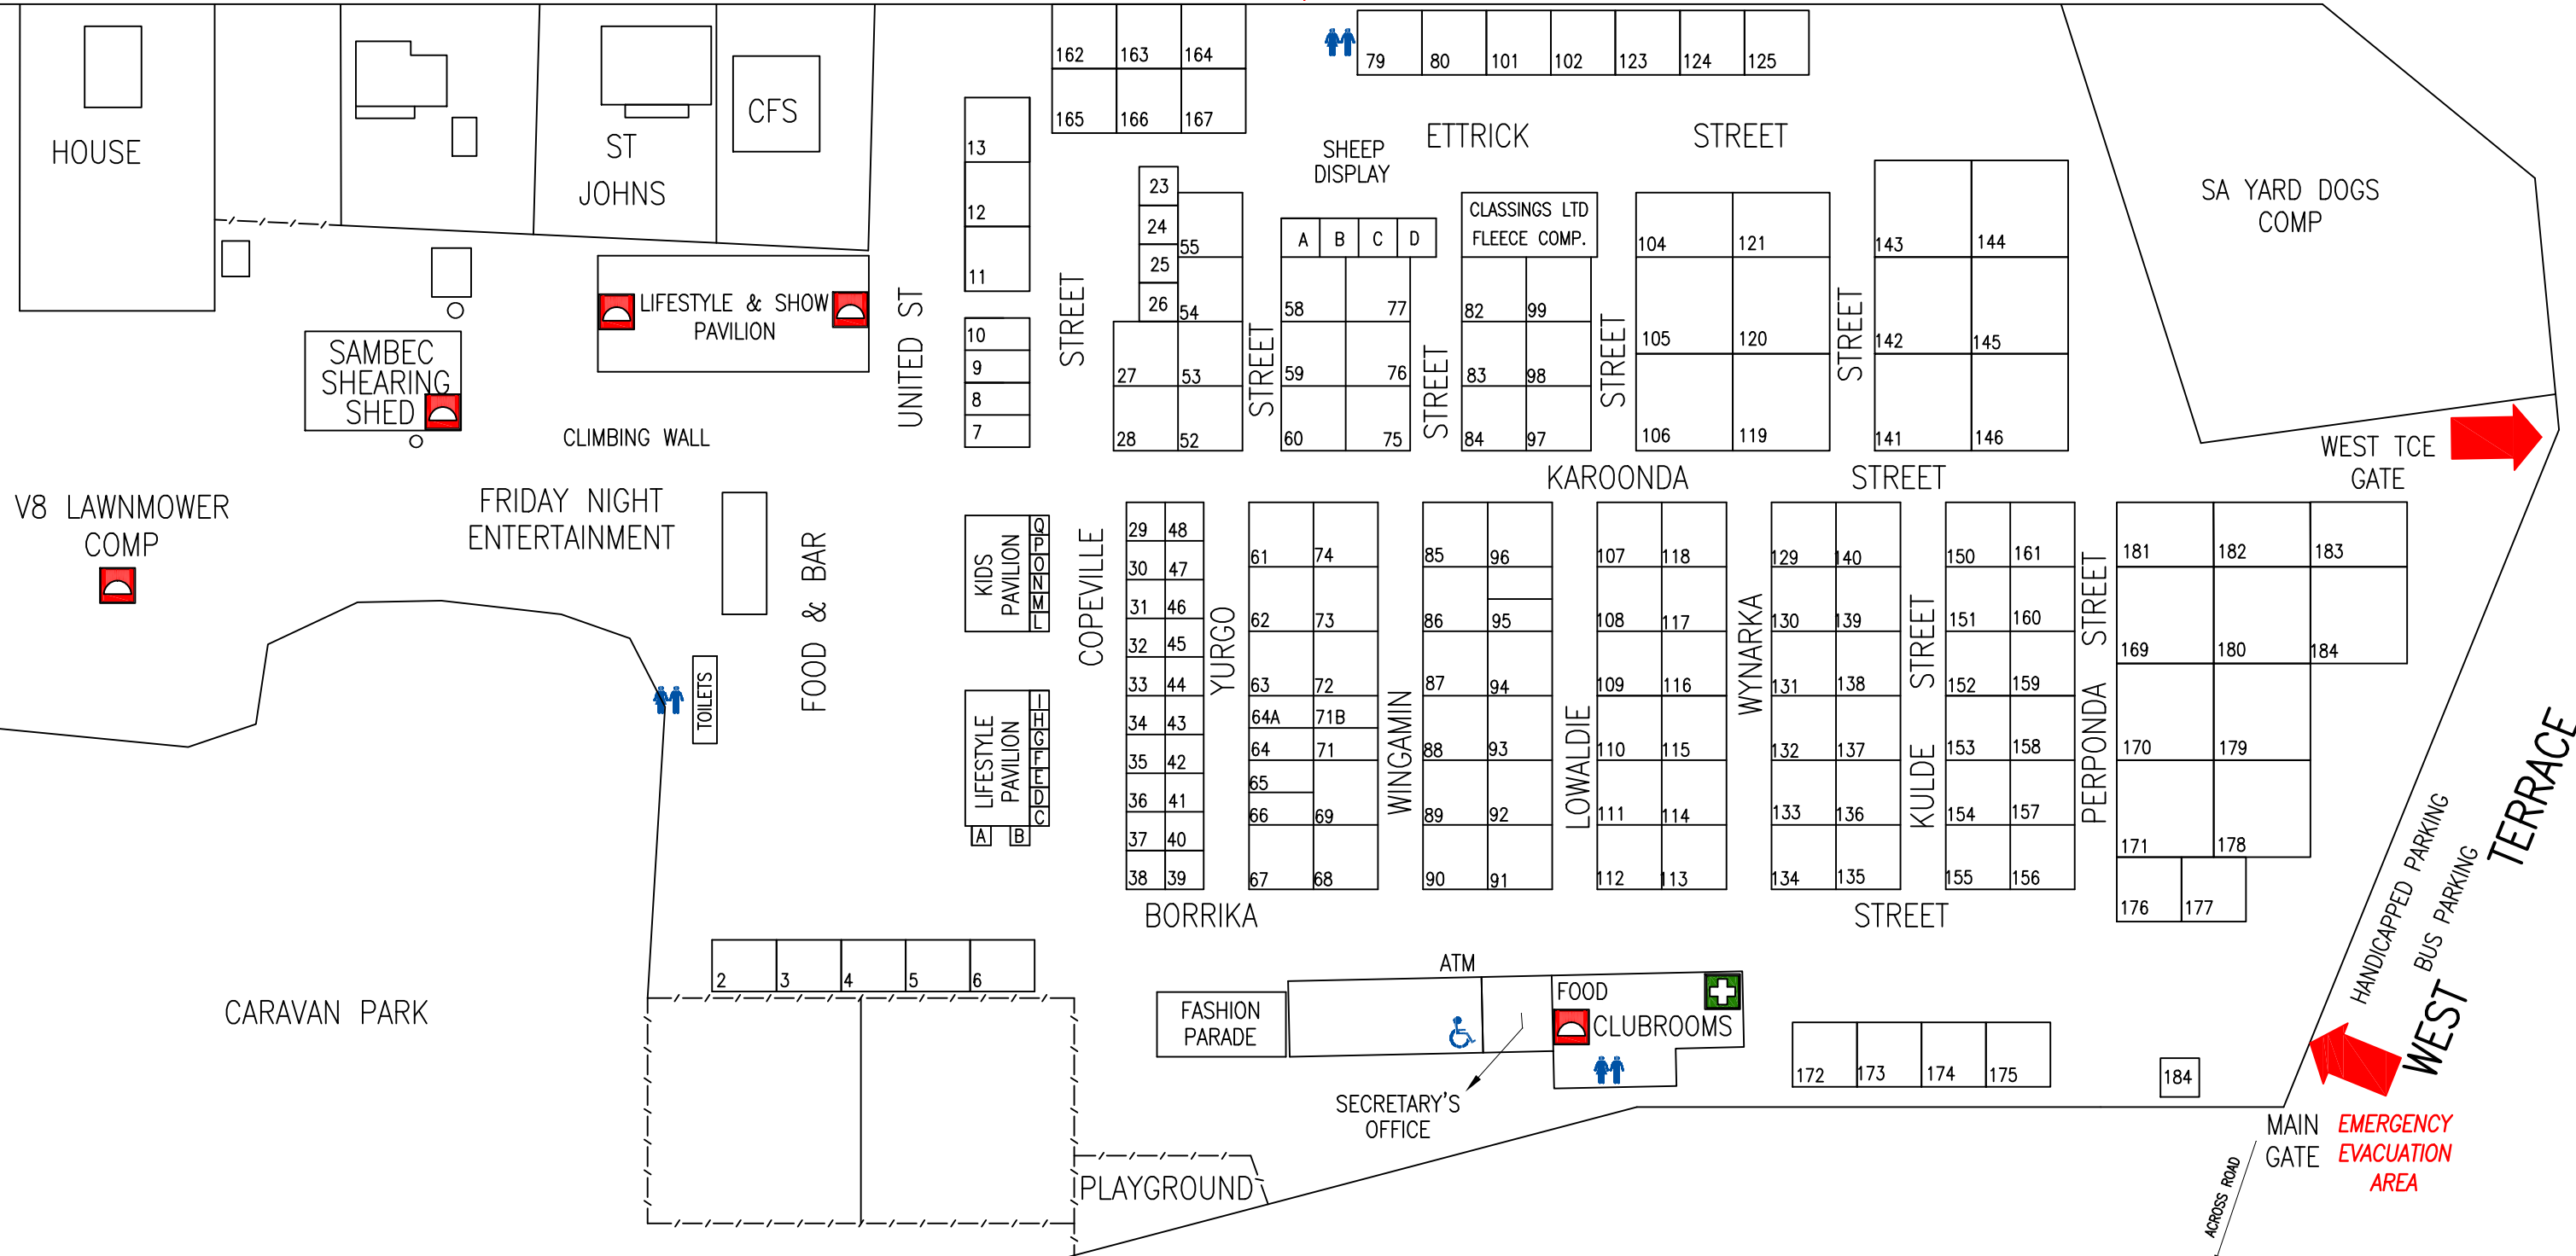

KAROONDA FARM FAIR & SHOW

V8 GATE

STOKES

STOKES RD GATE

EMERGENCY EVACUATION AREA

ROAD

Steed surveyors +
land divisions

LIFESTYLE PAVILION

MAIN GATE

EMERGENCY EVACUATION AREA

HANDICAPPED PARKING
BUS PARKING

WEST TERRACE

WEST TCE GATE

SA YARD DOGS COMP

CLASSINGS LTD FLEECE COMP.

SHEEP DISPLAY

LIFESTYLE & SHOW PAVILION

SAMBEC SHEARING SHED

FRIDAY NIGHT ENTERTAINMENT

V8 LAWNMOWER COMP

FOOD & BAR

TOILETS

KIDS PAVILION

LIFESTYLE PAVILION

COPEVILLE

BORRIKA

ATM

FASHION PARADE

SECRETARY'S OFFICE

FOOD CLUBROOMS

PLAYGROUND

CARAVAN PARK