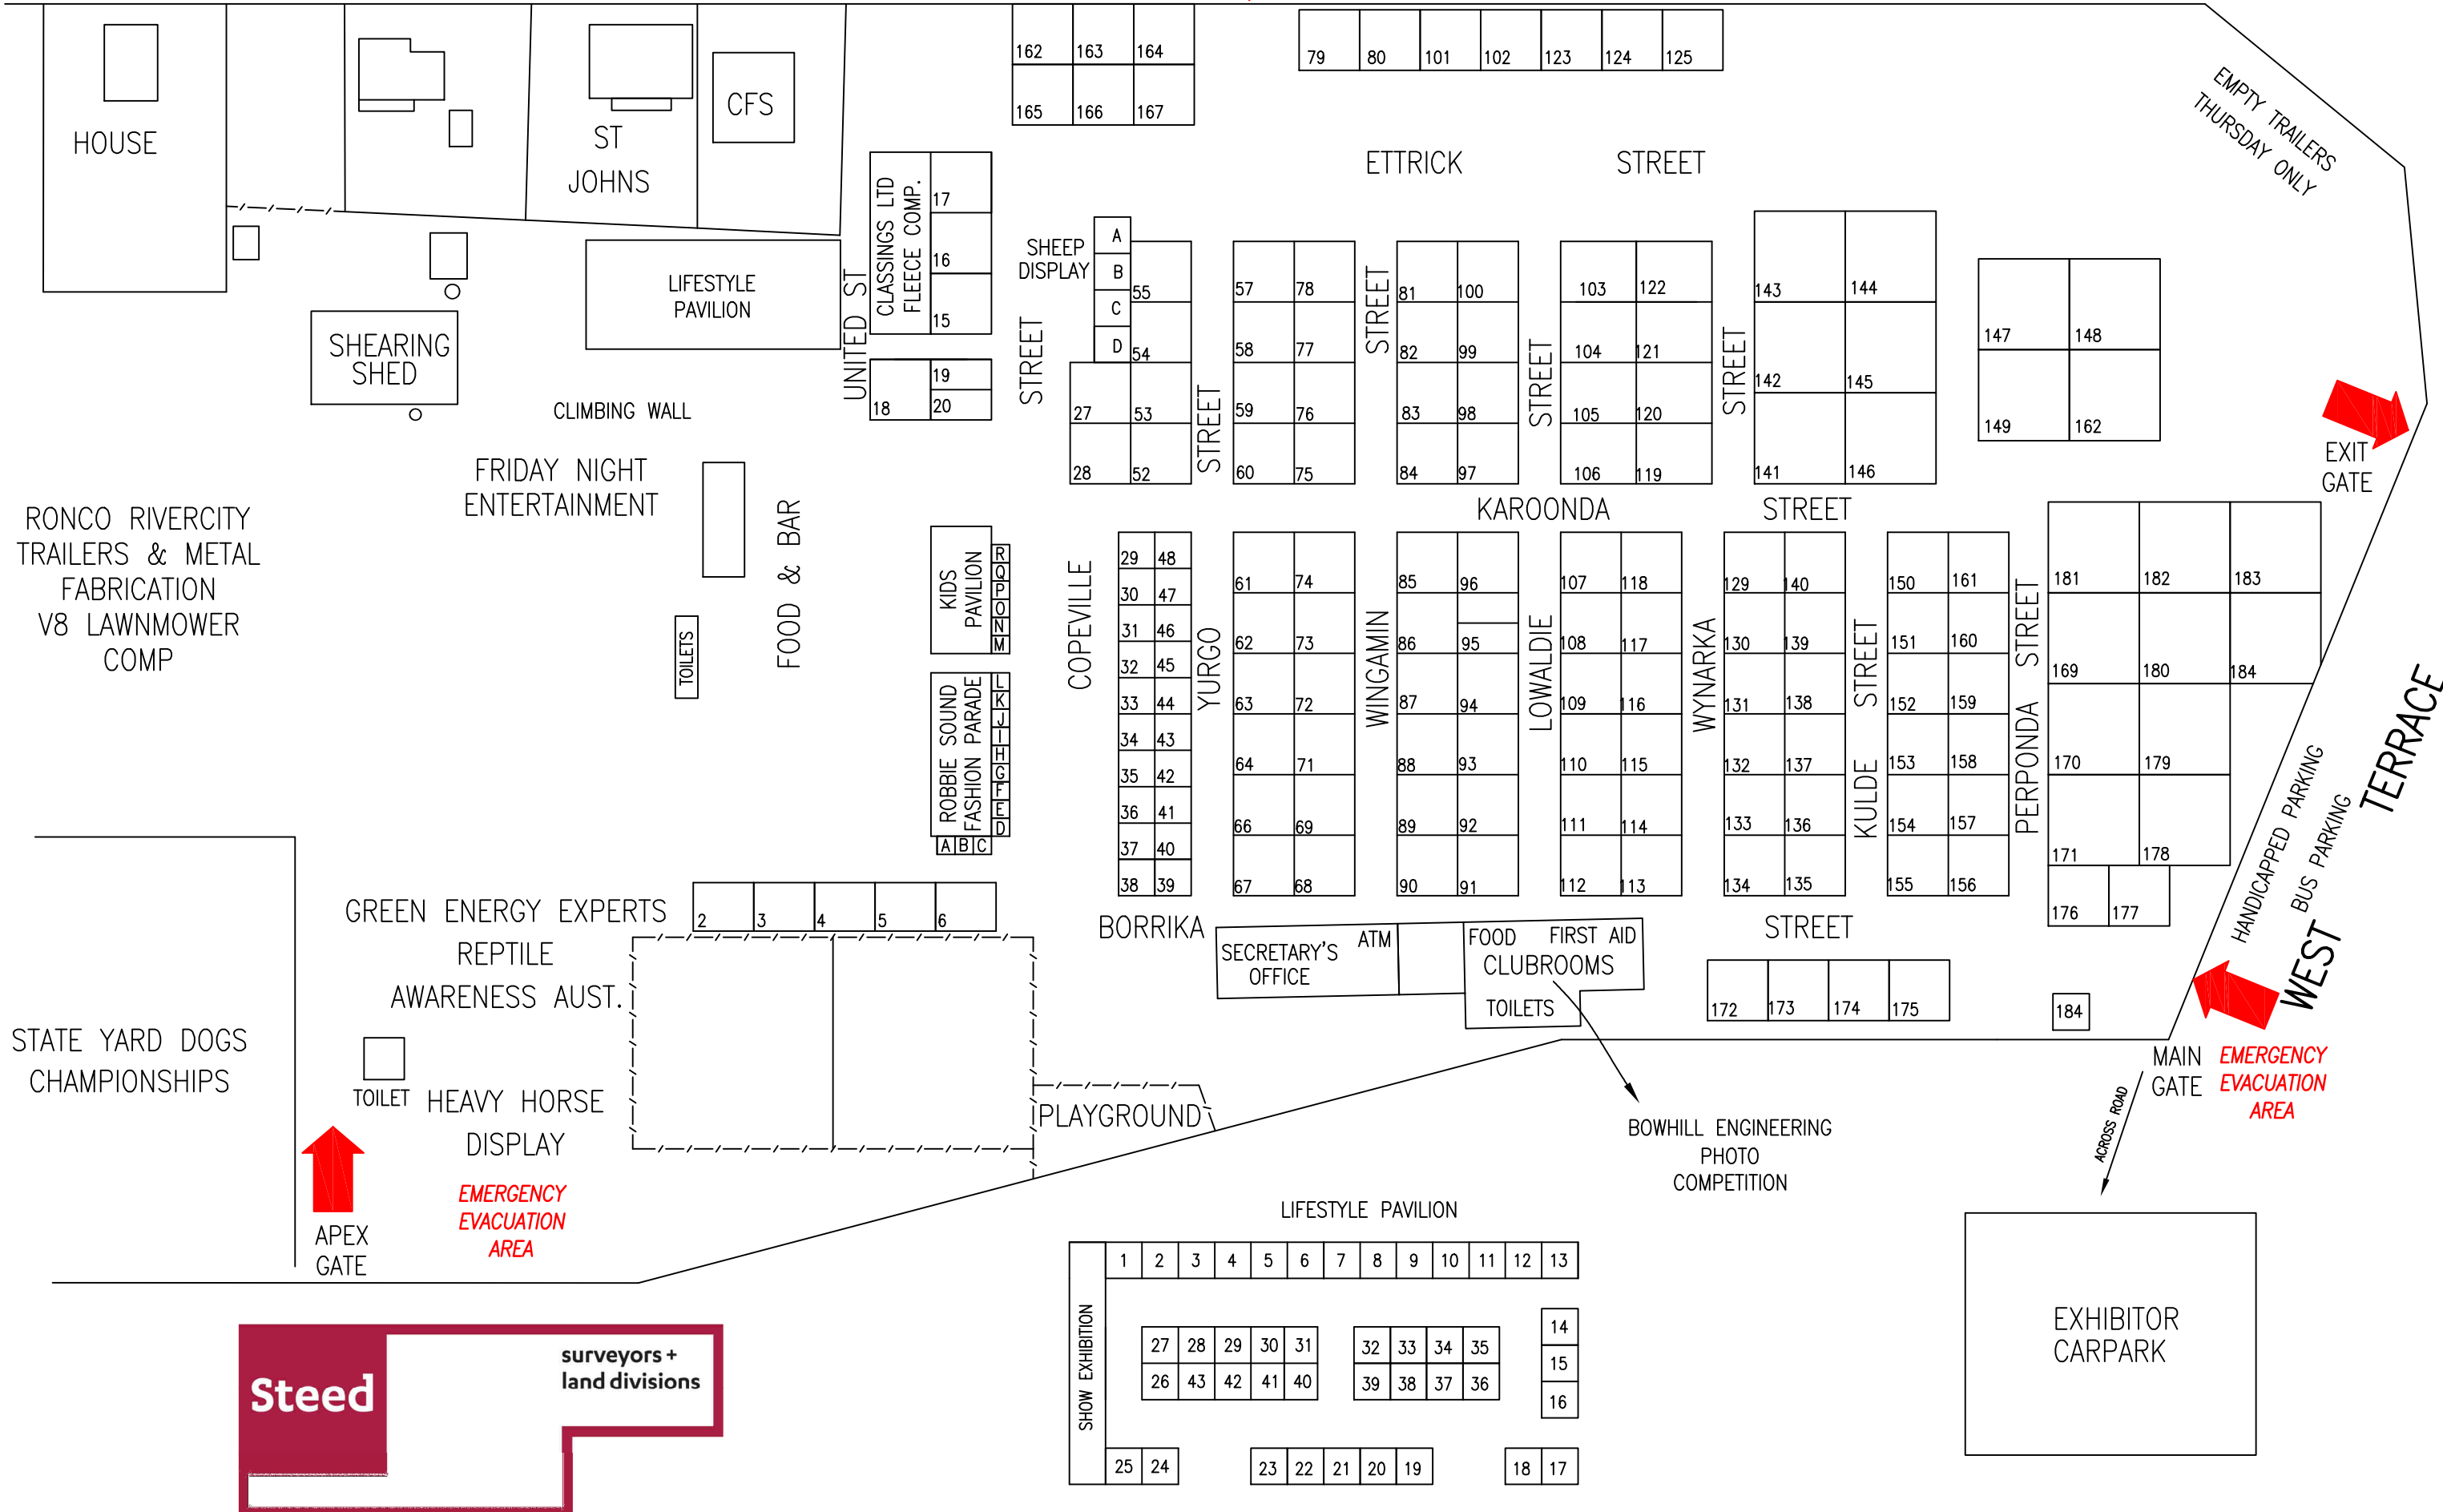

# KAROONDA FARM FAIR

STOKES STOKES RD ROAD  
GATE

**Steed** surveyors + land divisions

EXIT GATE

MAIN GATE EMERGENCY EVACUATION AREA

APEX GATE

EMERGENCY EVACUATION AREA

ACROSS ROAD

HANDICAPPED PARKING WEST BUS PARKING TERRACE

EMPTY TRAILERS THURSDAY ONLY