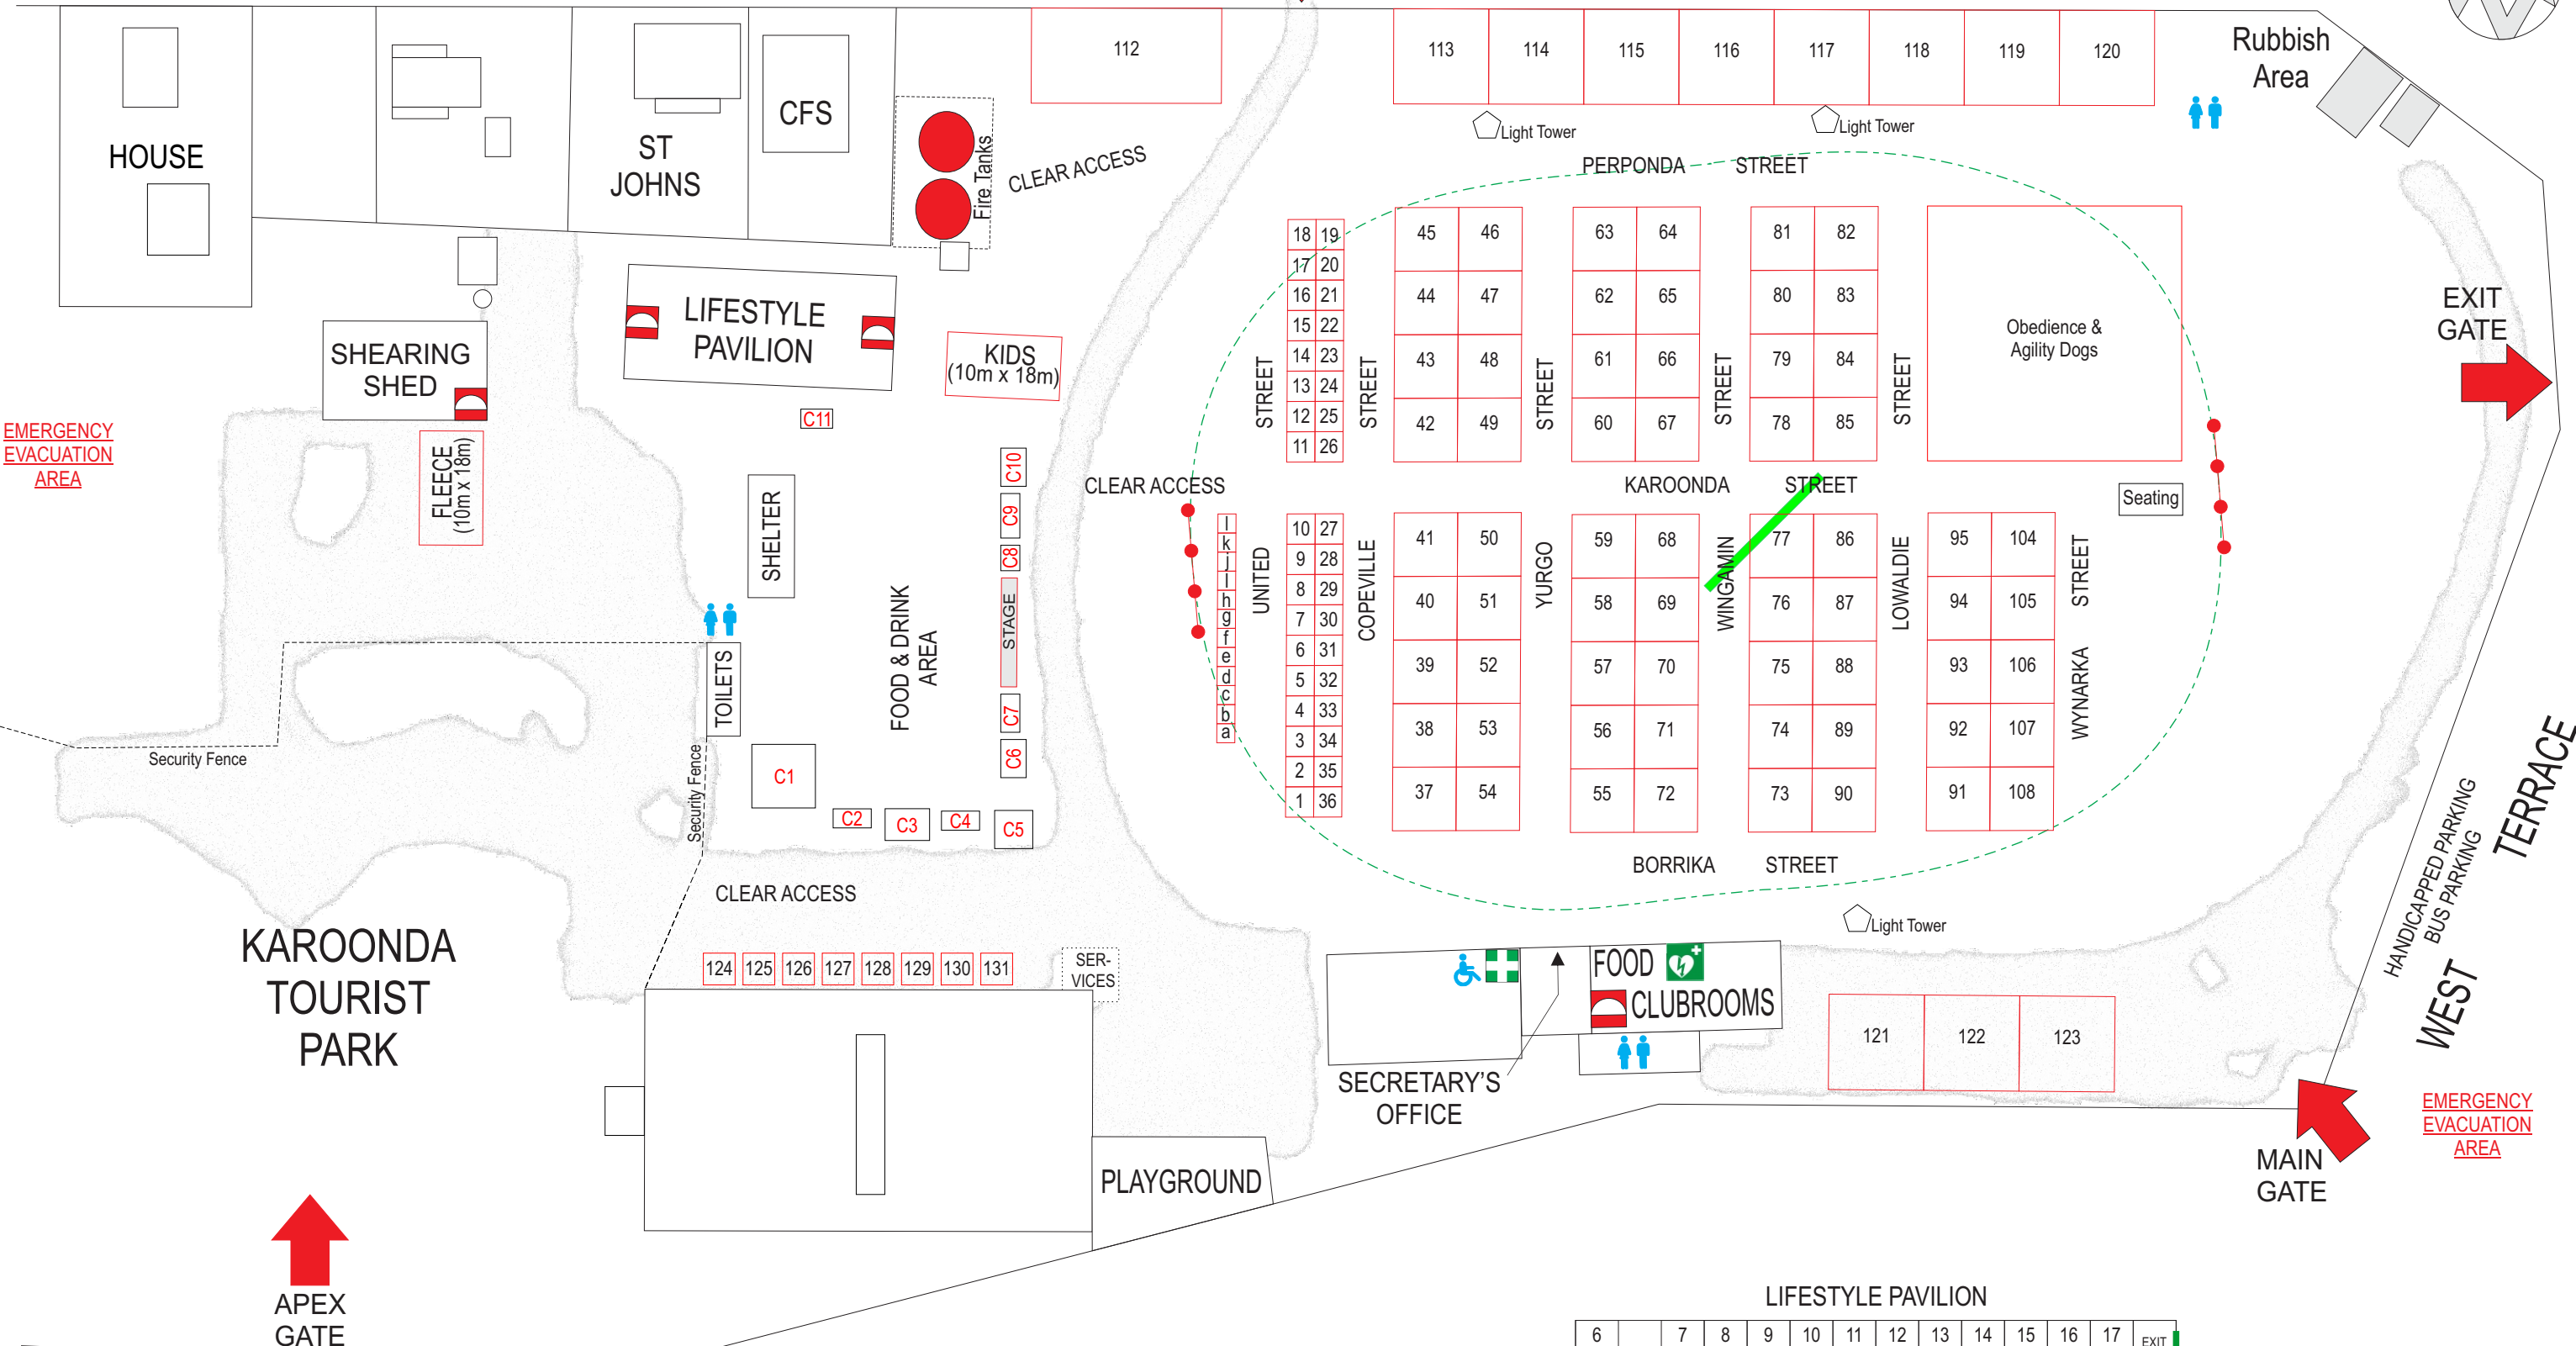

KAROONDA FARM FAIR & Show

STOKES ROAD

ROAD

EXIT GATE

NO PUBLIC ACCESS

EMERGENCY EVACUATION AREA

EMERGENCY EVACUATION AREA

EMERGENCY EVACUATION AREA

APEX GATE

NO SHOW ENTRY

- AED
- FIRE EQUIPMENT
- FIRST AID
- TOILETS