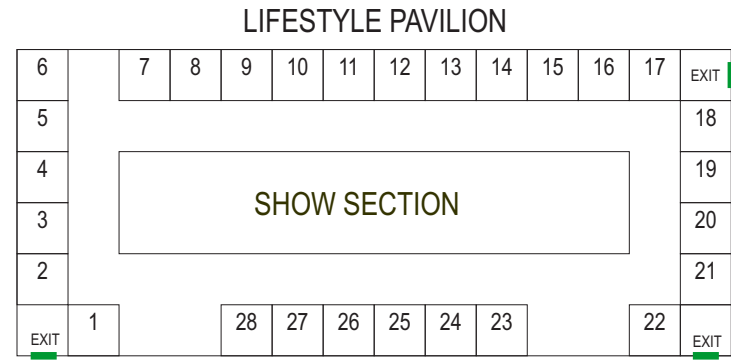

- AED
- FIRE EQUIPMENT
- FIRST AID
- TOILETS