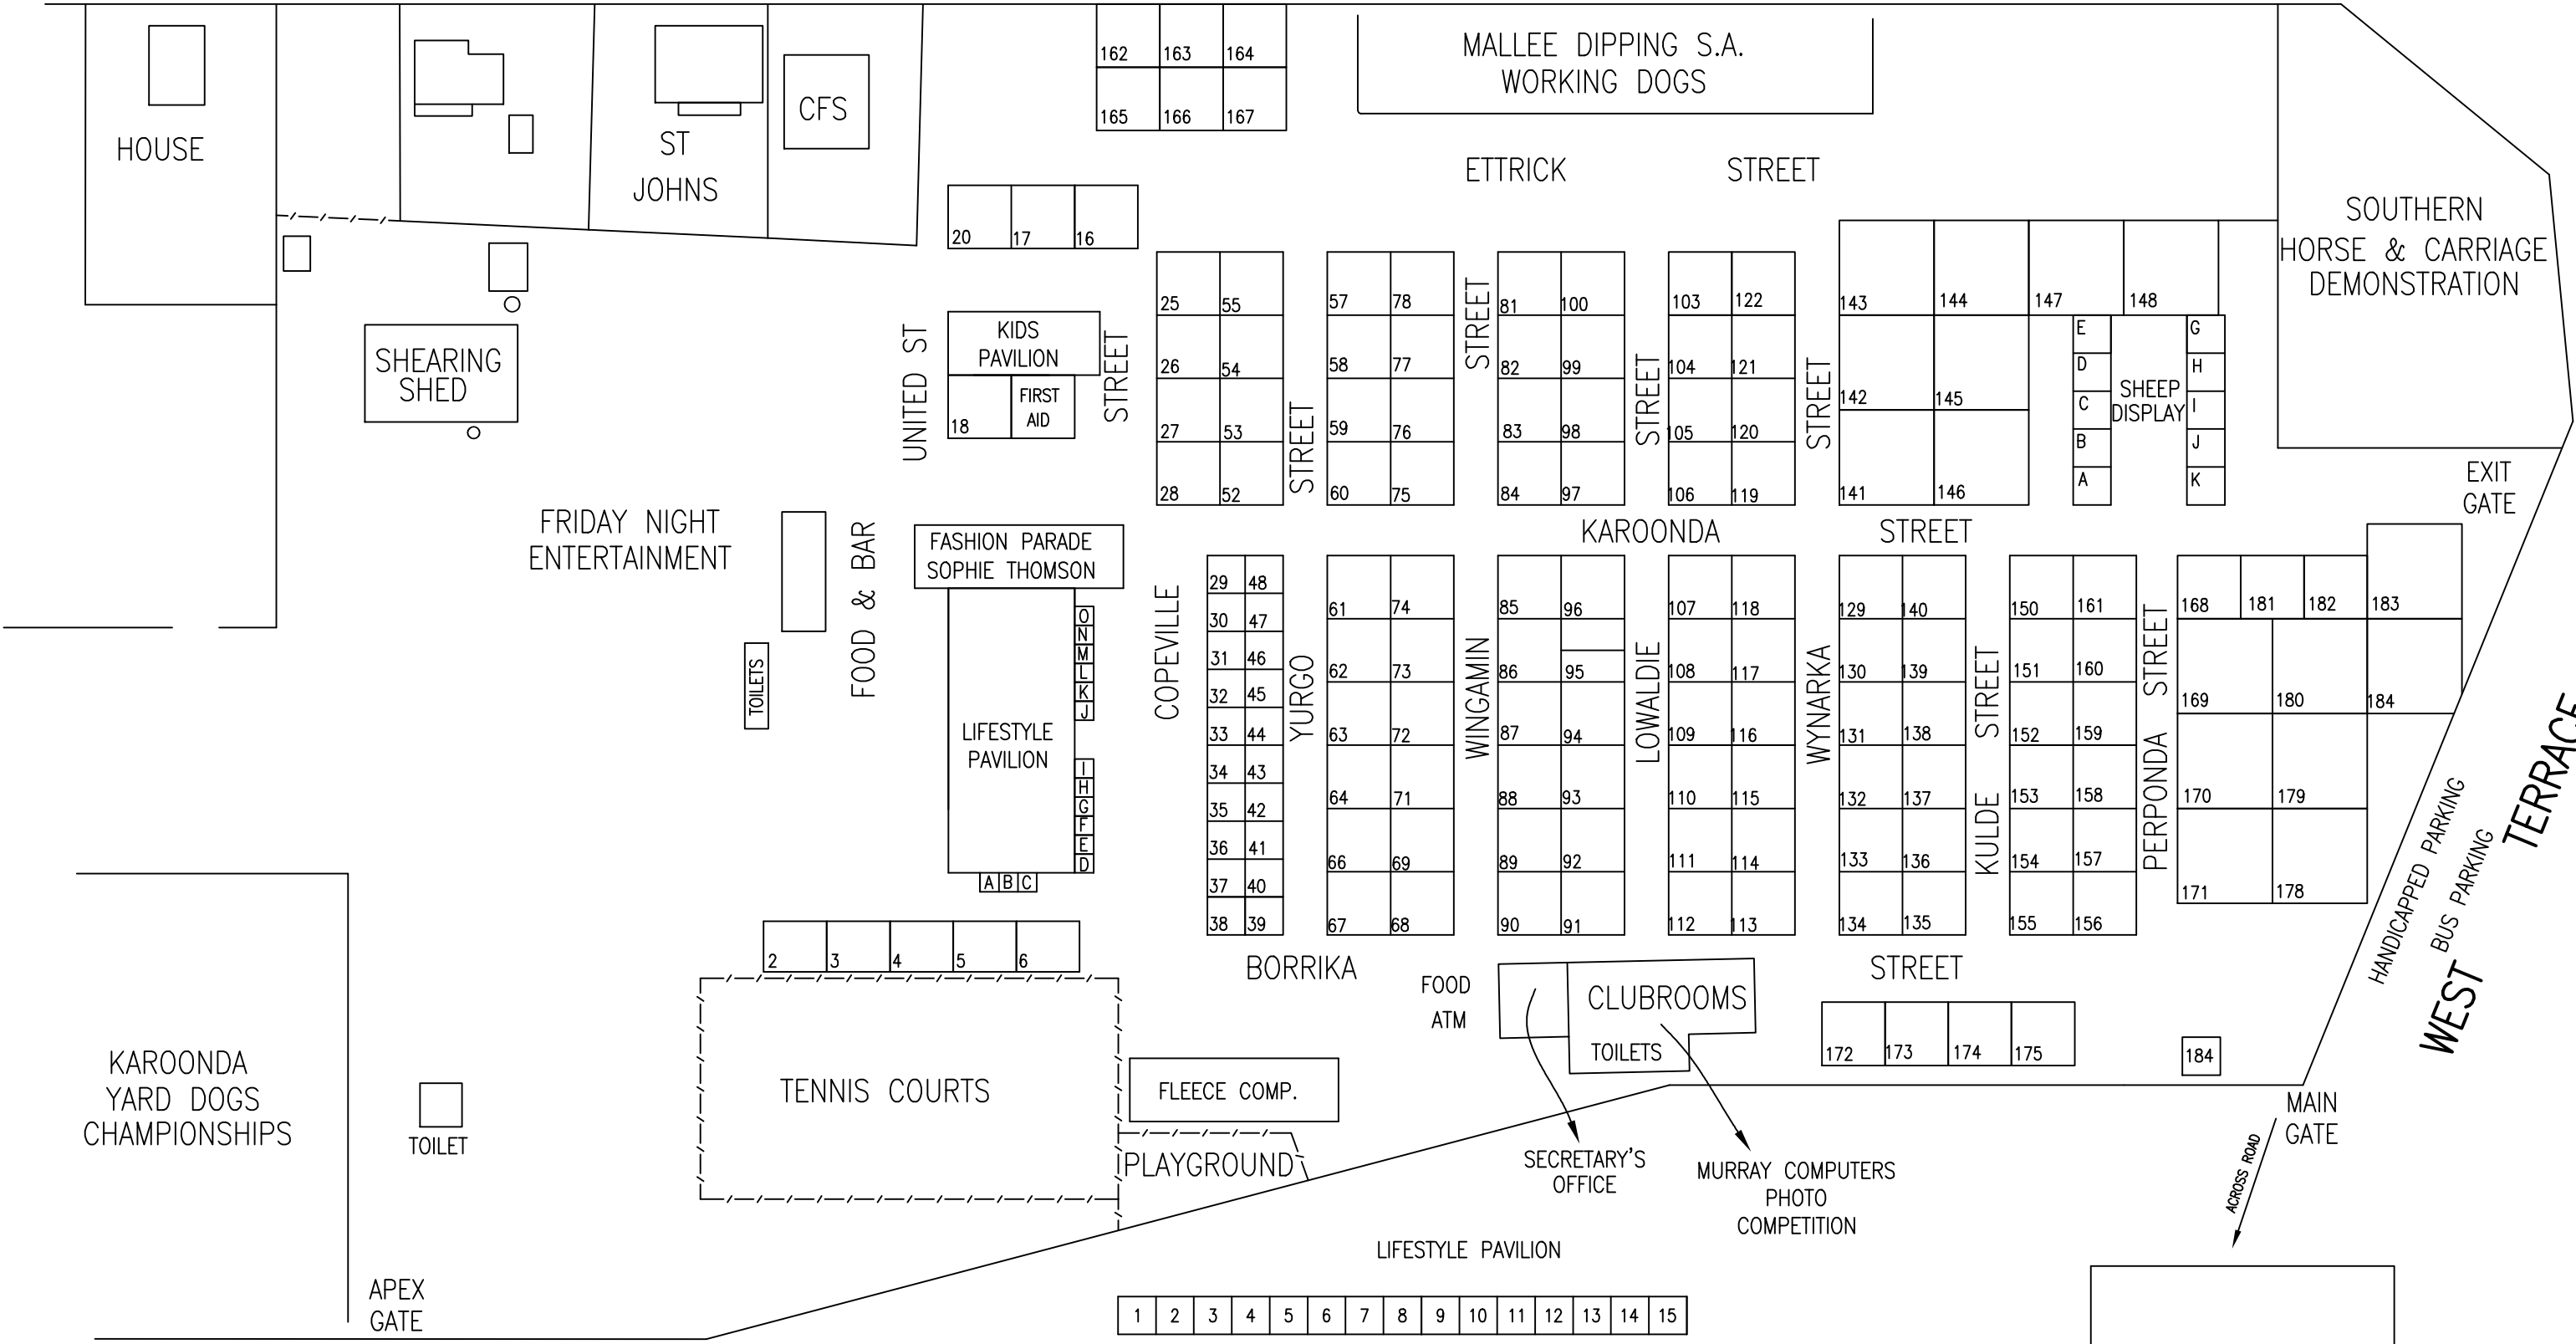

KAROONDA FARM FAIR

STOKES

STOKES RD GATE

ROAD

162	163	164
165	166	167

MALLEE DIPPING S.A.
WORKING DOGS

20	17	16
----	----	----

25	55
26	54
27	53
28	52

57	78
58	77
59	76
60	75

81	100
82	99
83	98
84	97

103	122
104	121
105	120
106	119

143	144	147	148
142	145		
141	146		

E	G
D	H
C	I
B	J
A	K

SOUTHERN HORSE & CARRIAGE DEMONSTRATION

EXIT GATE

FRIDAY NIGHT ENTERTAINMENT

FOOD & BAR

FASHION PARADE SOPHIE THOMSON

A	B	C	D	E	F	G	H	I	J	K	L	M	N	O
---	---	---	---	---	---	---	---	---	---	---	---	---	---	---

LIFESTYLE PAVILION

COPEVILLE

29	48
30	47
31	46
32	45
33	44
34	43
35	42
36	41
37	40
38	39

38	39	40	41	42	43	44	45	46	47	48	49
37	62	61	60	59	58	57	56	55	54	53	52
36											

35	34	33	32	31	30	29	28	27	26	25	24	23	22
----	----	----	----	----	----	----	----	----	----	----	----	----	----

EXHIBITOR CARPARK