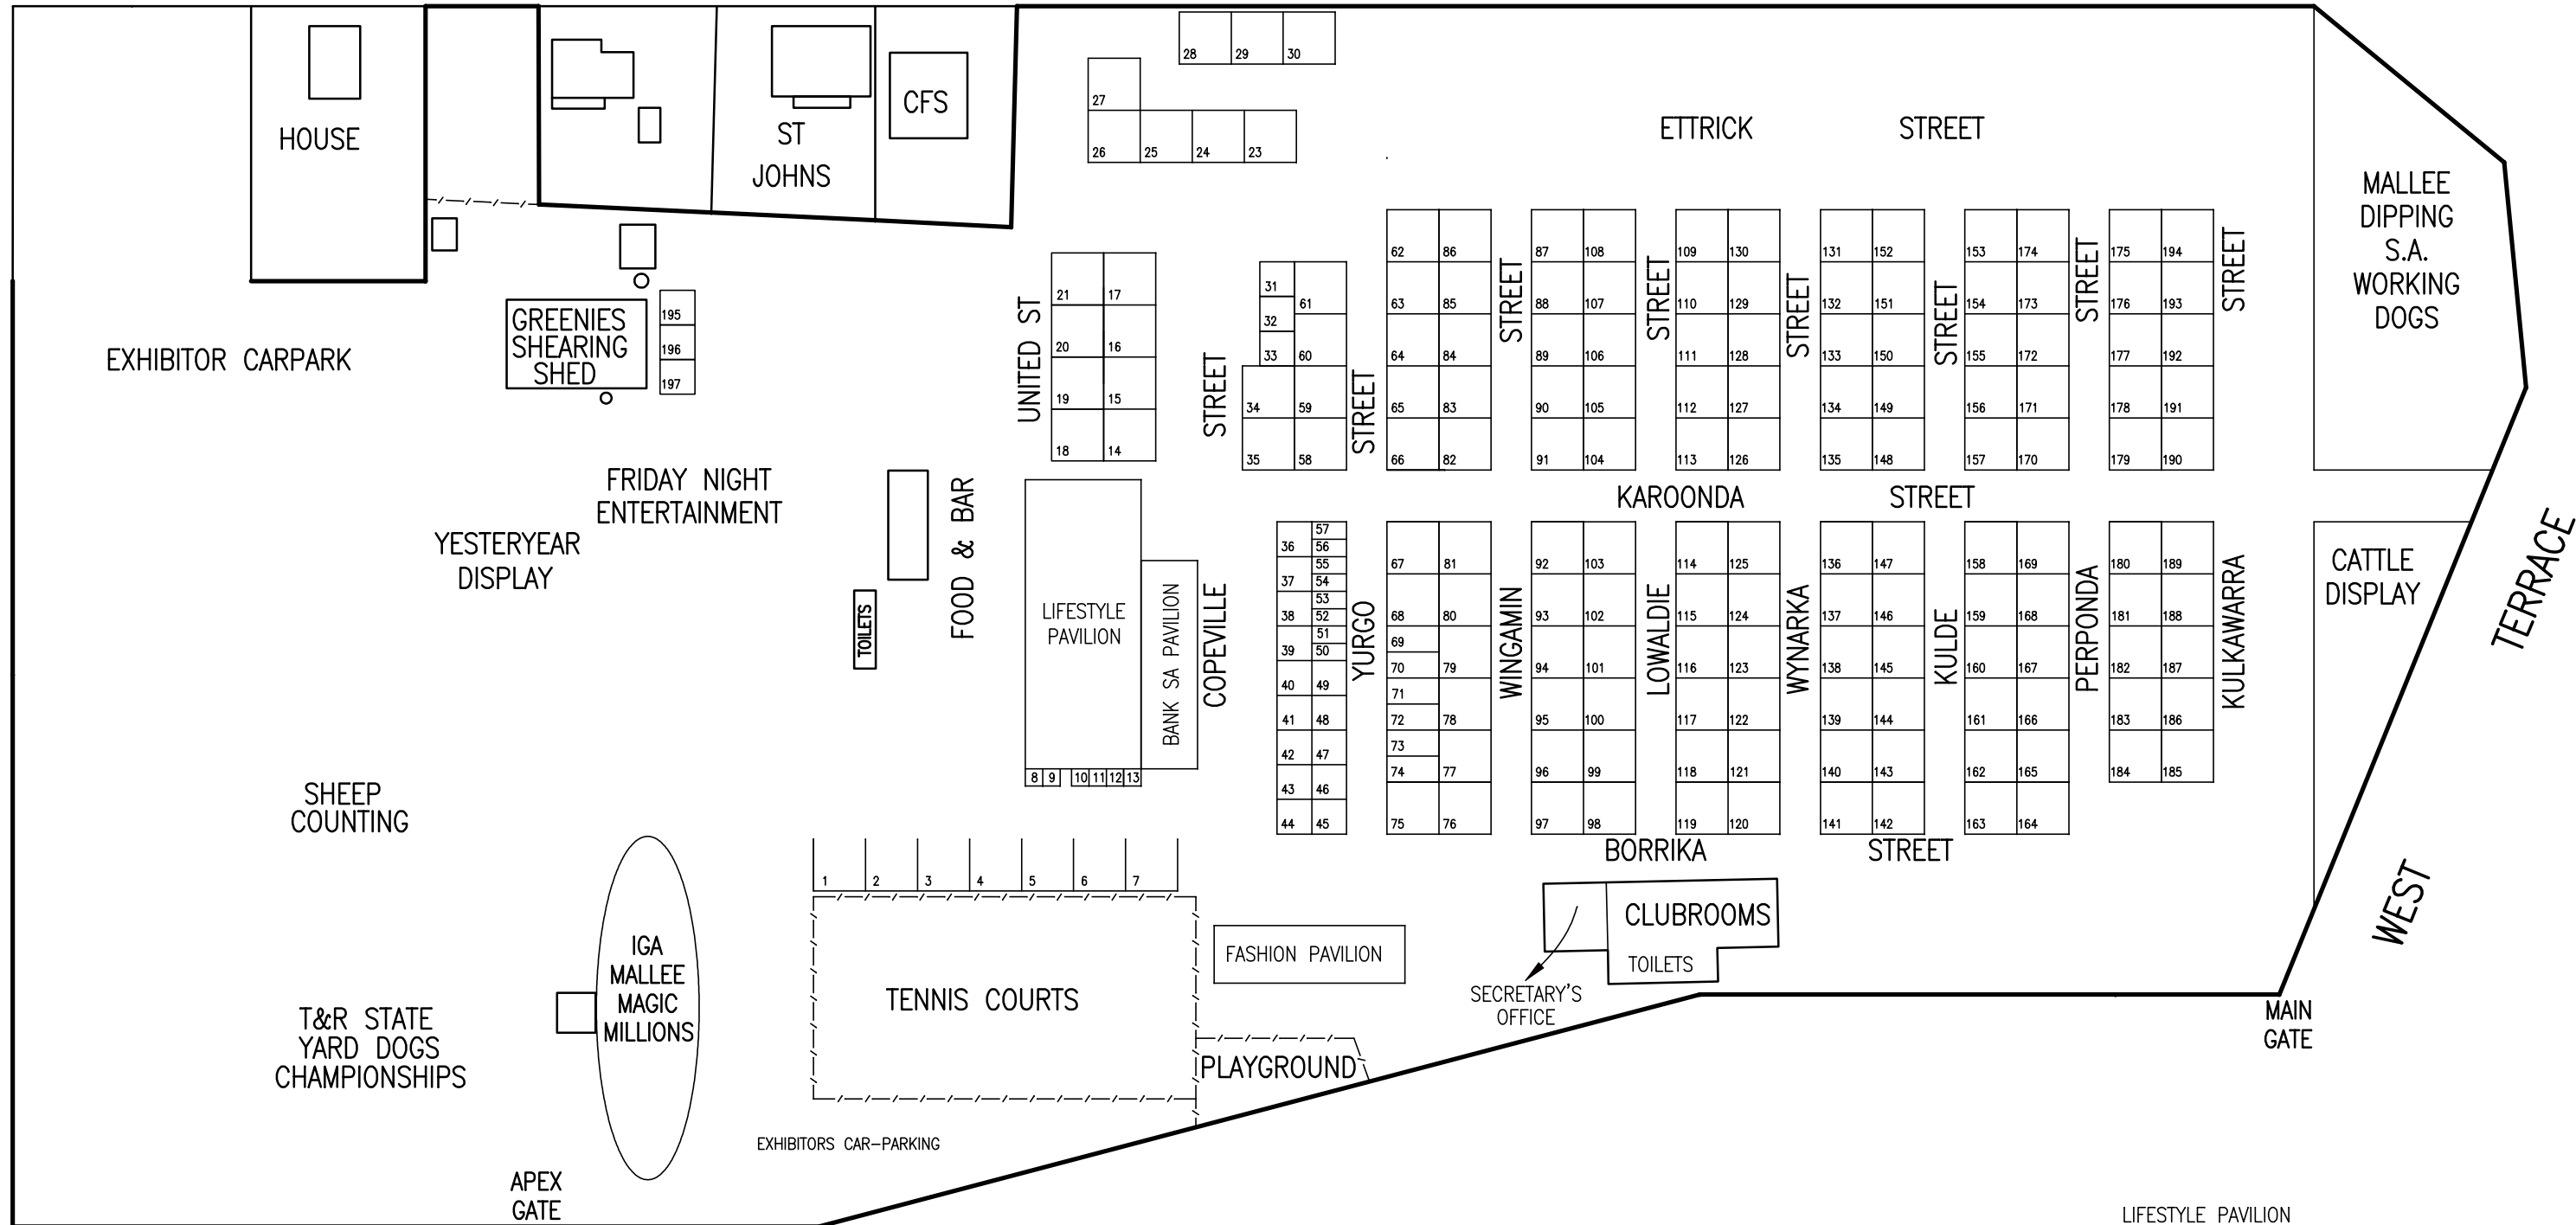

# KAROONDA FARM FAIR

STOKES

STOKES RD GATE

ROAD

SHEEP COUNTING

T&R STATE YARD DOGS CHAMPIONSHIPS

APEX GATE

EXHIBITORS CAR-PARKING

TENNIS COURTS

PLAYGROUND

BANK S.A. KIDS CORNER PAVILION

LIFESTYLE PAVILION